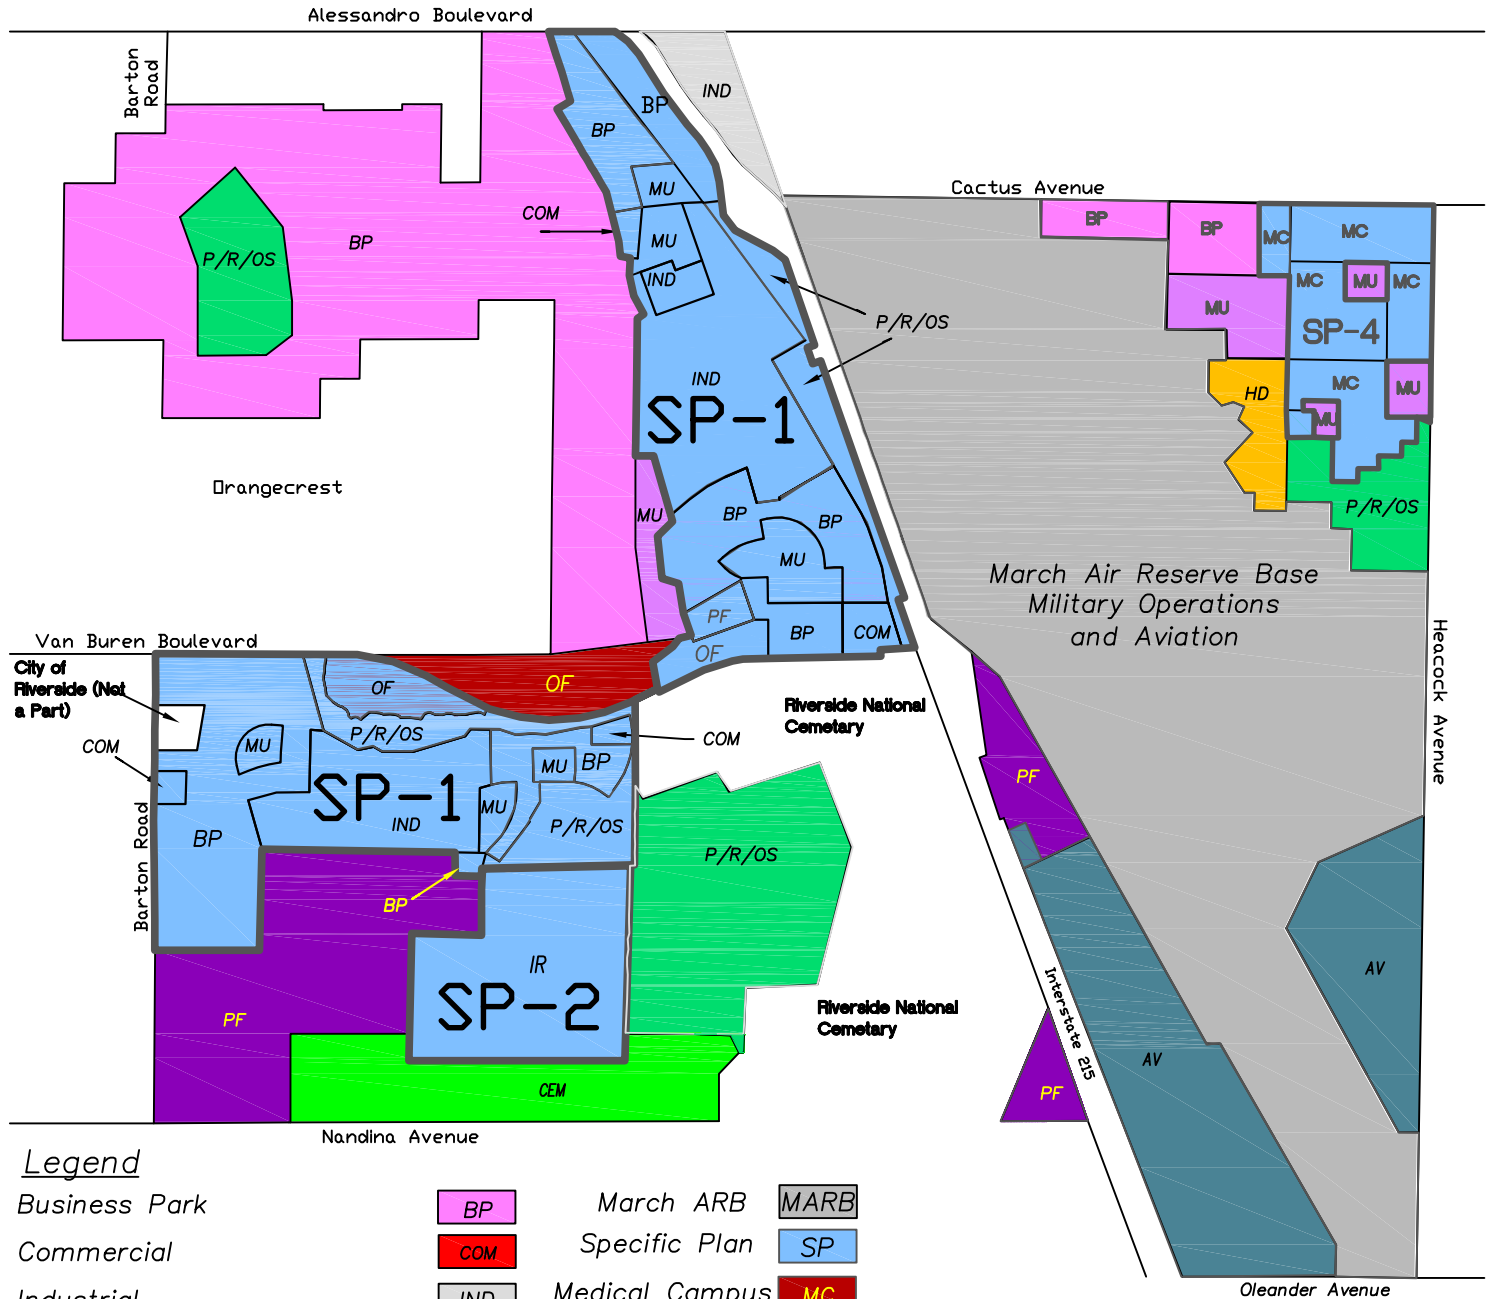

March Joint Powers Authority - General Plan Land Use Map

Legend

Business Park	BP	March ARB	MARB
Commercial	COM	Specific Plan	SP
Industrial	IND	Medical Campus	MC
Mixed Use	MU		
Office	OF		
Public Facility	PF		
Park/Recreation/Open Space	P/R/OS		
Aviation	AV		
Cemetery Expansion	CEM		
Institutional Residential	IR		
Historic District	HD		

Not To Scale